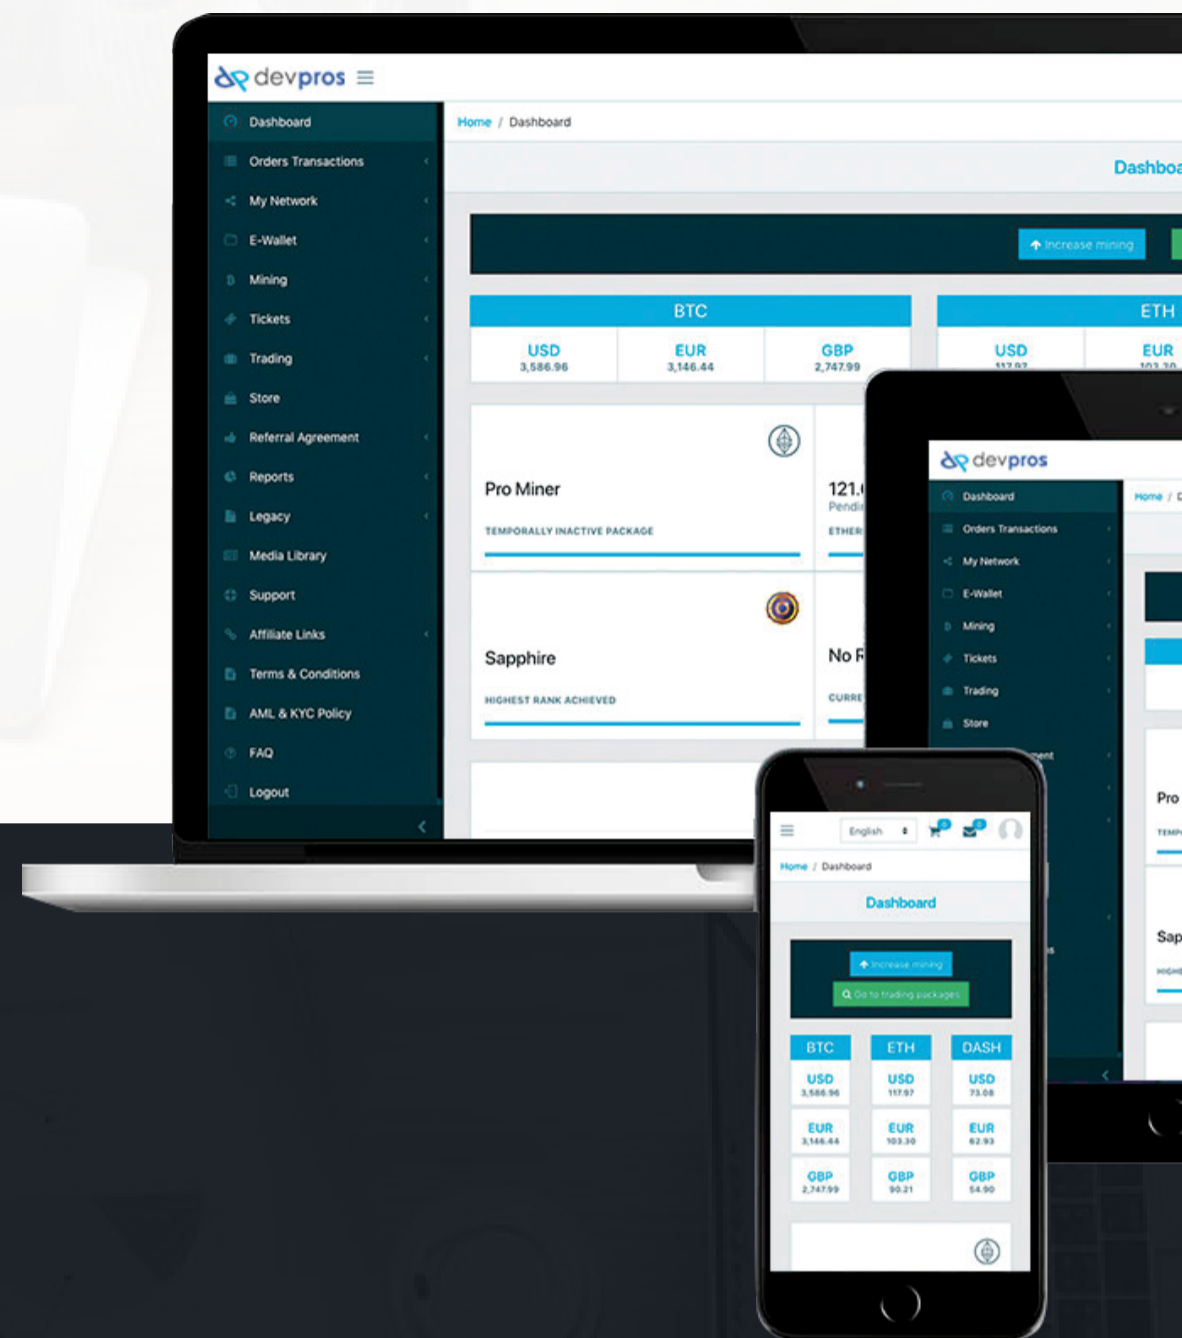

DevPros Pricing

We fit your needs

Advanced Platform

100 Features Included from Different Categories

Design & Website

Technology

Backoffice

Compensation Plan